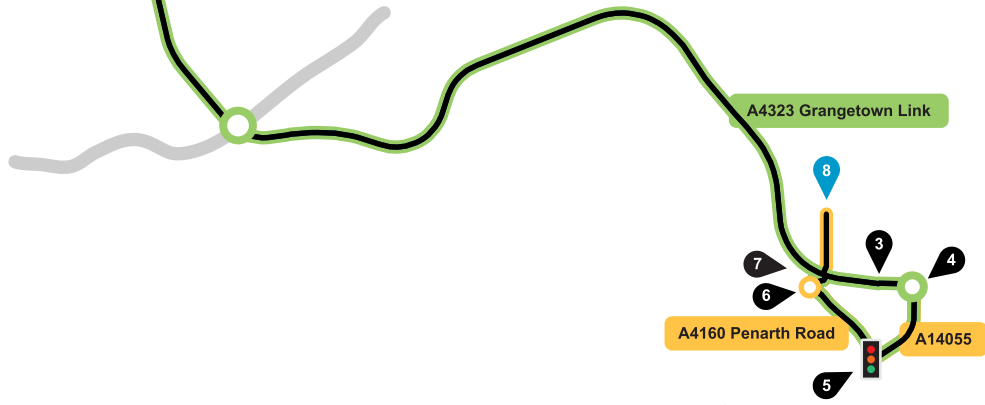

1. Exit the M4 J33 (signs for A4232/Airport/Penarth/Barry/Cardiff West)
2. At the roundabout, take the exit onto A4232
3. After 8 miles take the A4055 exit toward Penarth/Barry/A4160
4. At the roundabout, take the 3rd exit onto A4055
5. After 0.6 miles, at the traffic lights, turn right onto Penarth Rd/A4160
6. After 0.6 miles, at the roundabout, take the 3rd exit
7. Pass under the Flyover and take the next right turn.
8. Follow the road between the buildings. R&M Williams are located approx. 150m on the left.