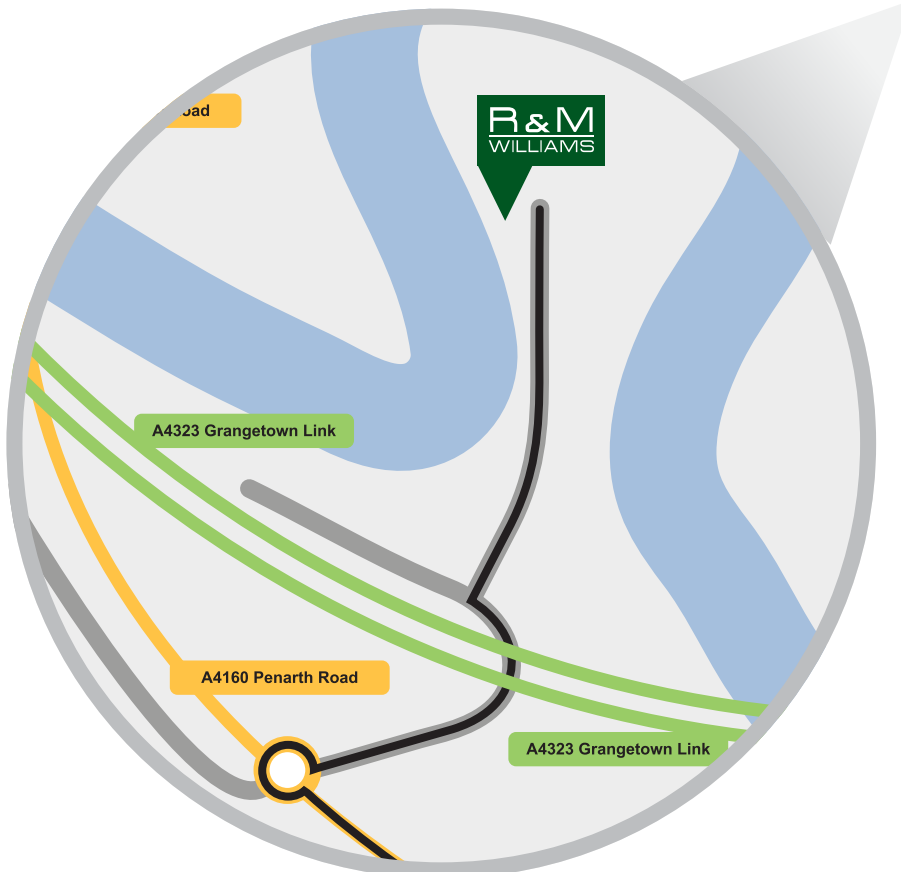

1. Exit the M4 J33 (signs for A4232/Airport/Penarth/Barry/Cardiff West)
2. At the roundabout, take the exit onto A4232
3. After 8 miles take the A4055 exit toward Penarth/Barry/A4160
4. At the roundabout, take the 3rd exit onto A4055
5. After 0.6 miles, at the traffic lights, turn right onto Penarth Rd/A4160
6. After 0.6 miles, at the roundabout, take the 3rd exit
7. Pass under the Flyover and take the next right turn.
8. Follow the road between the buildings. R&M Williams are located approx. 150m on the left.